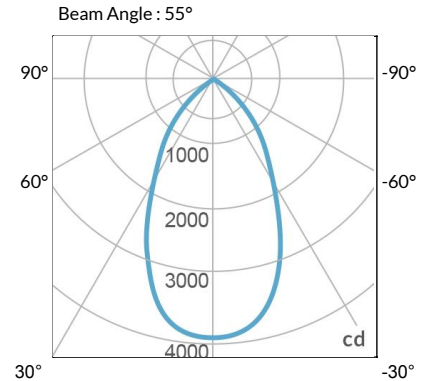

AMZ

Distance		3' (~0.9 m)	5' (~1.5 m)	10' (~3.0 m)
@4000K	fc	711	363	72
	lux	7647	3898	765
@6500K	fc	712	363	72
	lux	7659	3904	766
Beam Diameter		Ø 2.6' (0.8m)	Ø 4.3' (1.3m)	Ø 8.7' (2.6m)

TB

Distance		3' (~0.9 m)	5' (~1.5 m)	10' (~3.0 m)
@10000K	fc	443	159	42
	lux	4758	1711	450
@20000K	fc	105	41	20
	lux	1128	441	209
Beam Diameter		Ø 2.6' (0.8m)	Ø 4.3' (1.3m)	Ø 8.7' (2.6m)