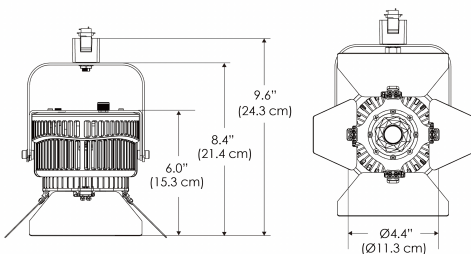

W500BD-TG

Legacy product