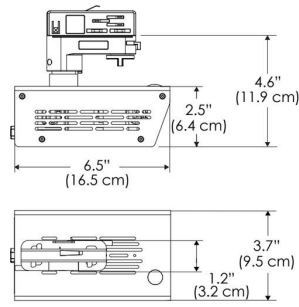

Power Supply & Control

PS Power Supply - Manual Control

US EU 277

PSX Power Supply w/ DMX
(compatible with TOX/CLP/MPT mount)

US EU 277

Plug/Connection

US US 120V
EU EU 220V
277 US 277V (only with CLP)

SPECIFICATIONS

Beam Angle	55°
Spectrum Type	AMZ : Plant Flourish & Growth
	TB : Coral Health & Growth
Control	Intensity (0% - 100%), CCT
LED Source	DiCon Dense Matrix LED
Power Draw	175W max
AC Input Voltage	100 - 240V AC, 60Hz
	100 - 277V AC (only CLP)
Cooling	Fan Cooled
Operating Temperature	32 - 104°F (0 - 40°C)
Fixture Weight	1.9lb (~0.9kg)
Power Supply Weight	1.6lb (~0.7kg)

MECHANICAL FIGURES

W500BD-TOX/TON

PS

PSX

W500BD-CLP

Mounting Bracket Dimensions ALL-CLP

*All -CLP configuration models come with standard DC cables of 6 inches and AC cables of 10 ft.

W500BD-TEX

AMZ

Distance		3' (~0.9 m)	5' (~1.5 m)	10' (~3.0 m)
@4000K	fc	711	363	72
	lux	7647	3898	765
@6500K	fc	712	363	72
	lux	7659	3904	766
Beam Diameter		Ø 2.6' (0.8m)	Ø 4.3' (1.3m)	Ø 8.7' (2.6m)

TB

Distance		3' (~0.9 m)	5' (~1.5 m)	10' (~3.0 m)
@10000K	fc	443	159	42
	lux	4758	1711	450
@20000K	fc	105	41	20
	lux	1128	441	209
Beam Diameter		Ø 2.6' (0.8m)	Ø 4.3' (1.3m)	Ø 8.7' (2.6m)