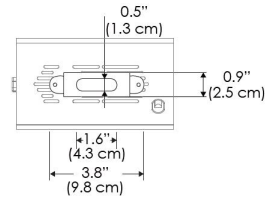

MECHANICAL FIGURES

W500BD-TOX/TON

PS

PSX

W500BD-CLP

Mounting Bracket Dimensions ALL-CLP

*All -CLP configuration models come with standard DC cables of 6 inches and AC cables of 10 ft.

W500BD-TEX

AMZ

Distance		3' (~0.9 m)	5' (~1.5 m)	10' (~3.0 m)
@4000K	fc	711	363	72
	lux	7647	3898	765
@6500K	fc	712	363	72
	lux	7659	3904	766
Beam Diameter		Ø 2.6' (0.8m)	Ø 4.3' (1.3m)	Ø 8.7' (2.6m)

TB

Distance		3' (~0.9 m)	5' (~1.5 m)	10' (~3.0 m)
@10000K	fc	443	159	42
	lux	4758	1711	450
@20000K	fc	105	41	20
	lux	1128	441	209
Beam Diameter		Ø 2.6' (0.8m)	Ø 4.3' (1.3m)	Ø 8.7' (2.6m)