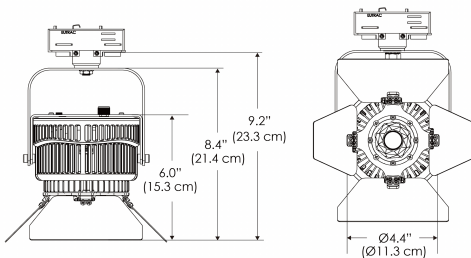

W500BD-TEX

Legacy product