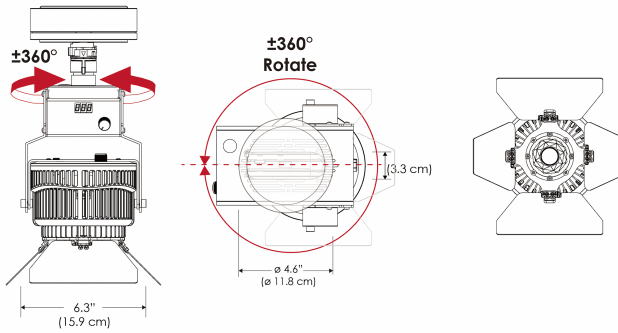

Beam Angle	55°
Spectrum Type	AMZ : Plant Flourish & Growth
	TB : Coral Health & Growth
Control	Intensity (0% - 100%), CCT
LED Source	DiCon Dense Matrix LED
Power Draw	175W max
AC Input Voltage	100 - 240V AC, 60Hz
	100 - 277V AC (only CLP)
Cooling	Fan Cooled
Operating Temperature	32 - 104°F (0 - 40°C)
Fixture Weight	1.9lb (~0.9kg)
Power Supply Weight	1.6lb (~0.7kg)

MECHANICAL FIGURES

W500BD-TOX/TON

PS

PSX

W500BD-CLP

Mounting Bracket Dimensions ALL-CLP

*All -CLP configuration models come with standard DC cables of 6 inches and AC cables of 10 ft.

W500BD-TEX

Legacy product

W500BD-TG

Legacy product

MECHANICAL FIGURES

W500BD-MPT

PSX

US

PHOTOMETRIC DATA

AMZ

Distance		3' (~0.9 m)	5' (~1.5 m)	10' (~3.0 m)
@4000K	fc	711	363	72
	lux	7647	3898	765
@6500K	fc	712	363	72
	lux	7659	3904	766
Beam Diameter		Ø 2.6' (0.8m)	Ø 4.3' (1.3m)	Ø 8.7' (2.6m)

TB

Distance		3' (~0.9 m)	5' (~1.5 m)	10' (~3.0 m)
@10000K	fc	443	159	42
	lux	4758	1711	450
@20000K	fc	105	41	20
	lux	1128	441	209
Beam Diameter		Ø 2.6' (0.8m)	Ø 4.3' (1.3m)	Ø 8.7' (2.6m)