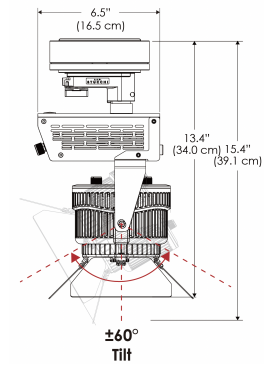

MECHANICAL FIGURES

W500BD-TOX/TON

PS

PSX

W500BD-CLP

Mounting Bracket Dimensions ALL-CLP

*All -CLP configuration models come with standard DC cables of 6 inches and AC cables of 10 ft.

W500BD-TEX

Legacy product

W500BD-TG

Legacy product

MECHANICAL FIGURES

W500BD-MPT

PSX

US

PHOTOMETRIC DATA

AMZ

Distance		3' (~0.9 m)	5' (~1.5 m)	10' (~3.0 m)
@4000K	fc	711	363	72
	lux	7647	3898	765
@6500K	fc	712	363	72
	lux	7659	3904	766
Beam Diameter		Ø 2.6' (0.8m)	Ø 4.3' (1.3m)	Ø 8.7' (2.6m)

TB

Distance		3' (~0.9 m)	5' (~1.5 m)	10' (~3.0 m)
@10000K	fc	443	159	42
	lux	4758	1711	450
@20000K	fc	105	41	20
	lux	1128	441	209
Beam Diameter		Ø 2.6' (0.8m)	Ø 4.3' (1.3m)	Ø 8.7' (2.6m)