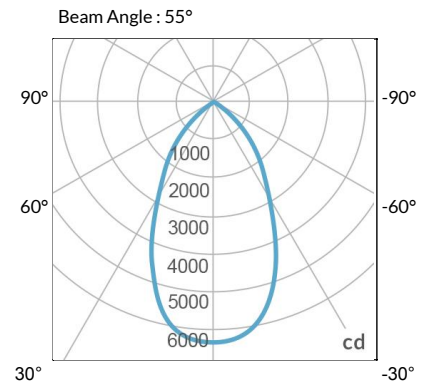

AMZ

Distance		3' (~0.9 m)	5' (~1.5 m)	10' (~3.0 m)
@4000K	fc	711	363	72
	lux	7647	3898	765
@6500K	fc	712	363	72
	lux	7659	3904	766
Beam Diameter		Ø 2.6' (0.8m)	Ø 4.3' (1.3m)	Ø 8.7' (2.6m)

TB

Distance		3' (~0.9 m)	5' (~1.5 m)	10' (~3.0 m)
@10000K	fc	443	159	42
	lux	4758	1711	450
@20000K	fc	105	41	20
	lux	1128	441	209
Beam Diameter		Ø 2.6' (0.8m)	Ø 4.3' (1.3m)	Ø 8.7' (2.6m)