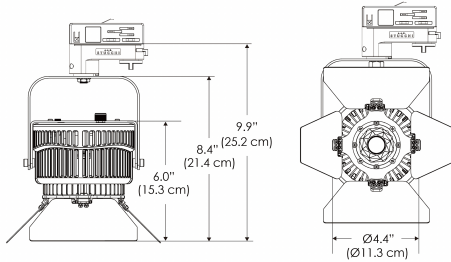

Power Supply & Control

PS Power Supply - Manual Control

US EU 277

PSX Power Supply w/ DMX
(compatible with TOX/CLP/MPT mount)

US EU 277

Plug/Connection

US US 120V
EU EU 220V
277 US 277V (only with CLP)

SPECIFICATIONS

Beam Angle	55°
Spectrum Type	AMZ : Plant Flourish & Growth
	TB : Coral Health & Growth
Control	Intensity (0% - 100%), CCT
LED Source	DiCon Dense Matrix LED
Power Draw	175W max
AC Input Voltage	100 - 240V AC, 60Hz
	100 - 277V AC (only CLP)
Cooling	Fan Cooled
Operating Temperature	32 - 104°F (0 - 40°C)
Fixture Weight	1.9lb (~0.9kg)
Power Supply Weight	1.6lb (~0.7kg)

MECHANICAL FIGURES

W500BD-TOX/TON

PS

PSX

W500BD-CLP

Mounting Bracket Dimensions ALL-CLP

*All -CLP configuration models come with standard DC cables of 6 inches and AC cables of 10 ft.

W500BD-TEX