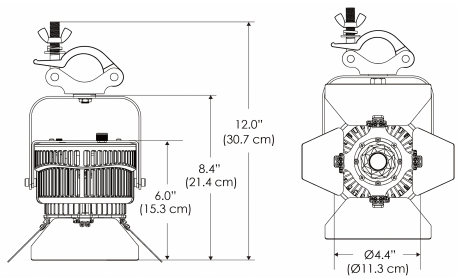

Beam Angle	55°
Spectrum Type	AMZ : Plant Flourish & Growth
	TB : Coral Health & Growth
Control	Intensity (0% - 100%), CCT
LED Source	DiCon Dense Matrix LED
Power Draw	175W max
AC Input Voltage	100 - 240V AC, 60Hz
	100 - 277V AC (only CLP)
Cooling	Fan Cooled
Operating Temperature	32 - 104°F (0 - 40°C)
Fixture Weight	1.9lb (~0.9kg)
Power Supply Weight	1.6lb (~0.7kg)

MECHANICAL FIGURES

W500BD-TOX/TON

PS

PSX

W500BD-CLP

Mounting Bracket Dimensions ALL-CLP

*All -CLP configuration models come with standard DC cables of 6 inches and AC cables of 10 ft.

W500BD-TEX

AMZ

Distance		3' (~0.9 m)	5' (~1.5 m)	10' (~3.0 m)
@4000K	fc	711	363	72
	lux	7647	3898	765
@6500K	fc	712	363	72
	lux	7659	3904	766
Beam Diameter		Ø 2.6' (0.8m)	Ø 4.3' (1.3m)	Ø 8.7' (2.6m)

TB

Distance		3' (~0.9 m)	5' (~1.5 m)	10' (~3.0 m)
@10000K	fc	443	159	42
	lux	4758	1711	450
@20000K	fc	105	41	20
	lux	1128	441	209
Beam Diameter		Ø 2.6' (0.8m)	Ø 4.3' (1.3m)	Ø 8.7' (2.6m)