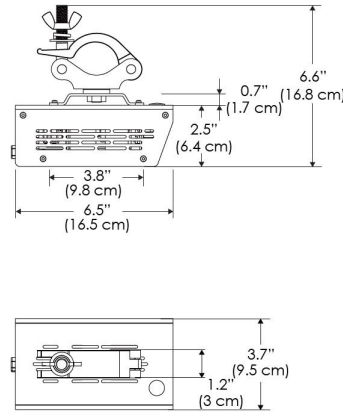

MECHANICAL FIGURES

W500BD-TOX/TON

PS

PSX

W500BD-CLP

Mounting Bracket Dimensions ALL-CLP

*All -CLP configuration models come with standard DC cables of 6 inches and AC cables of 10 ft.

W500BD-TEX

AMZ

Distance		3' (~0.9 m)	5' (~1.5 m)	10' (~3.0 m)
@4000K	fc	711	363	72
	lux	7647	3898	765
@6500K	fc	712	363	72
	lux	7659	3904	766
Beam Diameter		Ø 2.6' (0.8m)	Ø 4.3' (1.3m)	Ø 8.7' (2.6m)

TB

Distance		3' (~0.9 m)	5' (~1.5 m)	10' (~3.0 m)
@10000K	fc	443	159	42
	lux	4758	1711	450
@20000K	fc	105	41	20
	lux	1128	441	209
Beam Diameter		Ø 2.6' (0.8m)	Ø 4.3' (1.3m)	Ø 8.7' (2.6m)