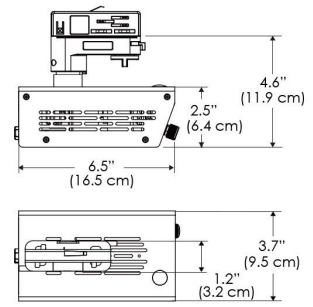

MECHANICAL FIGURES

W500BD-TOX/TON

PS

PSX

W500BD-CLP

Mounting Bracket Dimensions ALL-CLP

*All -CLP configuration models come with standard DC cables of 6 inches and AC cables of 10 ft.

W500BD-TEX

AMZ

Distance		3' (~0.9 m)	5' (~1.5 m)	10' (~3.0 m)
@4000K	fc	711	363	72
	lux	7647	3898	765
@6500K	fc	712	363	72
	lux	7659	3904	766
Beam Diameter		Ø 2.6' (0.8m)	Ø 4.3' (1.3m)	Ø 8.7' (2.6m)

TB

Distance		3' (~0.9 m)	5' (~1.5 m)	10' (~3.0 m)
@10000K	fc	443	159	42
	lux	4758	1711	450
@20000K	fc	105	41	20
	lux	1128	441	209
Beam Diameter		Ø 2.6' (0.8m)	Ø 4.3' (1.3m)	Ø 8.7' (2.6m)