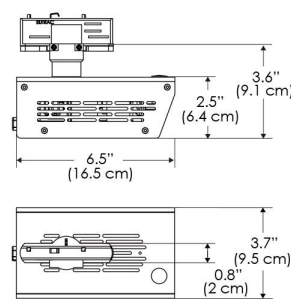

MECHANICAL FIGURES

W500BD-TOX/TON

PS

PSX

W500BD-CLP

Mounting Bracket Dimensions ALL-CLP

*All -CLP configuration models come with standard DC cables of 6 inches and AC cables of 10 ft.

W500BD-TEX

Legacy product

W500BD-TG

Legacy product

MECHANICAL FIGURES

W500BD-MPT

PSX

US

PHOTOMETRIC DATA

AMZ

Distance		3' (~0.9 m)	5' (~1.5 m)	10' (~3.0 m)
@4000K	fc	711	363	72
	lux	7647	3898	765
@6500K	fc	712	363	72
	lux	7659	3904	766
Beam Diameter		Ø 2.6' (0.8m)	Ø 4.3' (1.3m)	Ø 8.7' (2.6m)

TB

Distance		3' (~0.9 m)	5' (~1.5 m)	10' (~3.0 m)
@10000K	fc	443	159	42
	lux	4758	1711	450
@20000K	fc	105	41	20
	lux	1128	441	209
Beam Diameter		Ø 2.6' (0.8m)	Ø 4.3' (1.3m)	Ø 8.7' (2.6m)