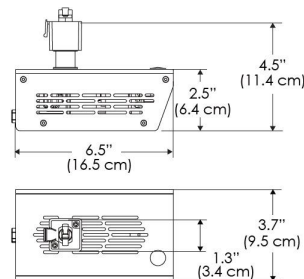

Beam Angle	55°
Spectrum Type	AMZ : Plant Flourish & Growth
	TB : Coral Health & Growth
Control	Intensity (0% - 100%), CCT
LED Source	DiCon Dense Matrix LED
Power Draw	175W max
AC Input Voltage	100 - 240V AC, 60Hz
	100 - 277V AC (only CLP)
Cooling	Fan Cooled
Operating Temperature	32 - 104°F (0 - 40°C)
Fixture Weight	1.9lb (~0.9kg)
Power Supply Weight	1.6lb (~0.7kg)

MECHANICAL FIGURES

W500BD-TOX/TON

PS

PSX

W500BD-CLP

Mounting Bracket Dimensions ALL-CLP

*All -CLP configuration models come with standard DC cables of 6 inches and AC cables of 10 ft.

W500BD-TEX

Legacy product

W500BD-TG

Legacy product

MECHANICAL FIGURES

W500BD-MPT

PSX

US

PHOTOMETRIC DATA

AMZ

Distance		3' (~0.9 m)	5' (~1.5 m)	10' (~3.0 m)
@4000K	fc	711	363	72
	lux	7647	3898	765
@6500K	fc	712	363	72
	lux	7659	3904	766
Beam Diameter		Ø 2.6' (0.8m)	Ø 4.3' (1.3m)	Ø 8.7' (2.6m)

TB

Distance		3' (~0.9 m)	5' (~1.5 m)	10' (~3.0 m)
@10000K	fc	443	159	42
	lux	4758	1711	450
@20000K	fc	105	41	20
	lux	1128	441	209
Beam Diameter		Ø 2.6' (0.8m)	Ø 4.3' (1.3m)	Ø 8.7' (2.6m)