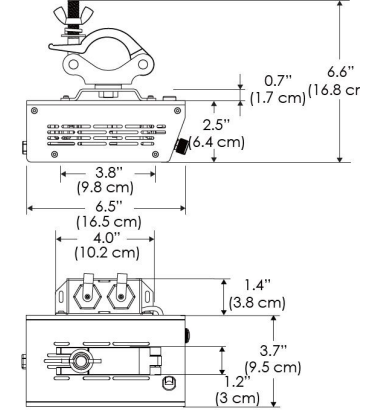

Beam Angle	55°
Spectrum Type	AMZ : Plant Flourish & Growth
	TB : Coral Health & Growth
Control	Intensity (0% - 100%), CCT
LED Source	DiCon Dense Matrix LED
Power Draw	175W max
AC Input Voltage	100 - 240V AC, 60Hz
	100 - 277V AC (only CLP)
Cooling	Fan Cooled
Operating Temperature	32 - 104°F (0 - 40°C)
Fixture Weight	1.9lb (~0.9kg)
Power Supply Weight	1.6lb (~0.7kg)

MECHANICAL FIGURES

W500BD-TOX/TON

PS

PSX

W500BD-CLP

Mounting Bracket Dimensions ALL-CLP

*All -CLP configuration models come with standard DC cables of 6 inches and AC cables of 10 ft.

W500BD-TEX

Legacy product

W500BD-TG

Legacy product

MECHANICAL FIGURES

W500BD-MPT

PSX

US

PHOTOMETRIC DATA

AMZ

Distance		3' (~0.9 m)	5' (~1.5 m)	10' (~3.0 m)
@4000K	fc	711	363	72
	lux	7647	3898	765
@6500K	fc	712	363	72
	lux	7659	3904	766
Beam Diameter		Ø 2.6' (0.8m)	Ø 4.3' (1.3m)	Ø 8.7' (2.6m)

TB

Distance		3' (~0.9 m)	5' (~1.5 m)	10' (~3.0 m)
@10000K	fc	443	159	42
	lux	4758	1711	450
@20000K	fc	105	41	20
	lux	1128	441	209
Beam Diameter		Ø 2.6' (0.8m)	Ø 4.3' (1.3m)	Ø 8.7' (2.6m)