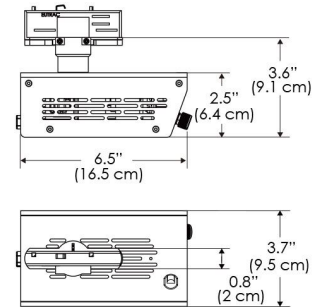

MECHANICAL FIGURES

W500BD-TOX/TON

PS

PSX

W500BD-CLP

Mounting Bracket Dimensions ALL-CLP

*All -CLP configuration models come with standard DC cables of 6 inches and AC cables of 10 ft.

W500BD-TEX

Legacy product

W500BD-TG

Legacy product

MECHANICAL FIGURES

W500BD-MPT

PSX

US

PHOTOMETRIC DATA

AMZ

Distance		3' (~0.9 m)	5' (~1.5 m)	10' (~3.0 m)
@4000K	fc	711	363	72
	lux	7647	3898	765
@6500K	fc	712	363	72
	lux	7659	3904	766
Beam Diameter		Ø 2.6' (0.8m)	Ø 4.3' (1.3m)	Ø 8.7' (2.6m)

TB

Distance		3' (~0.9 m)	5' (~1.5 m)	10' (~3.0 m)
@10000K	fc	443	159	42
	lux	4758	1711	450
@20000K	fc	105	41	20
	lux	1128	441	209
Beam Diameter		Ø 2.6' (0.8m)	Ø 4.3' (1.3m)	Ø 8.7' (2.6m)